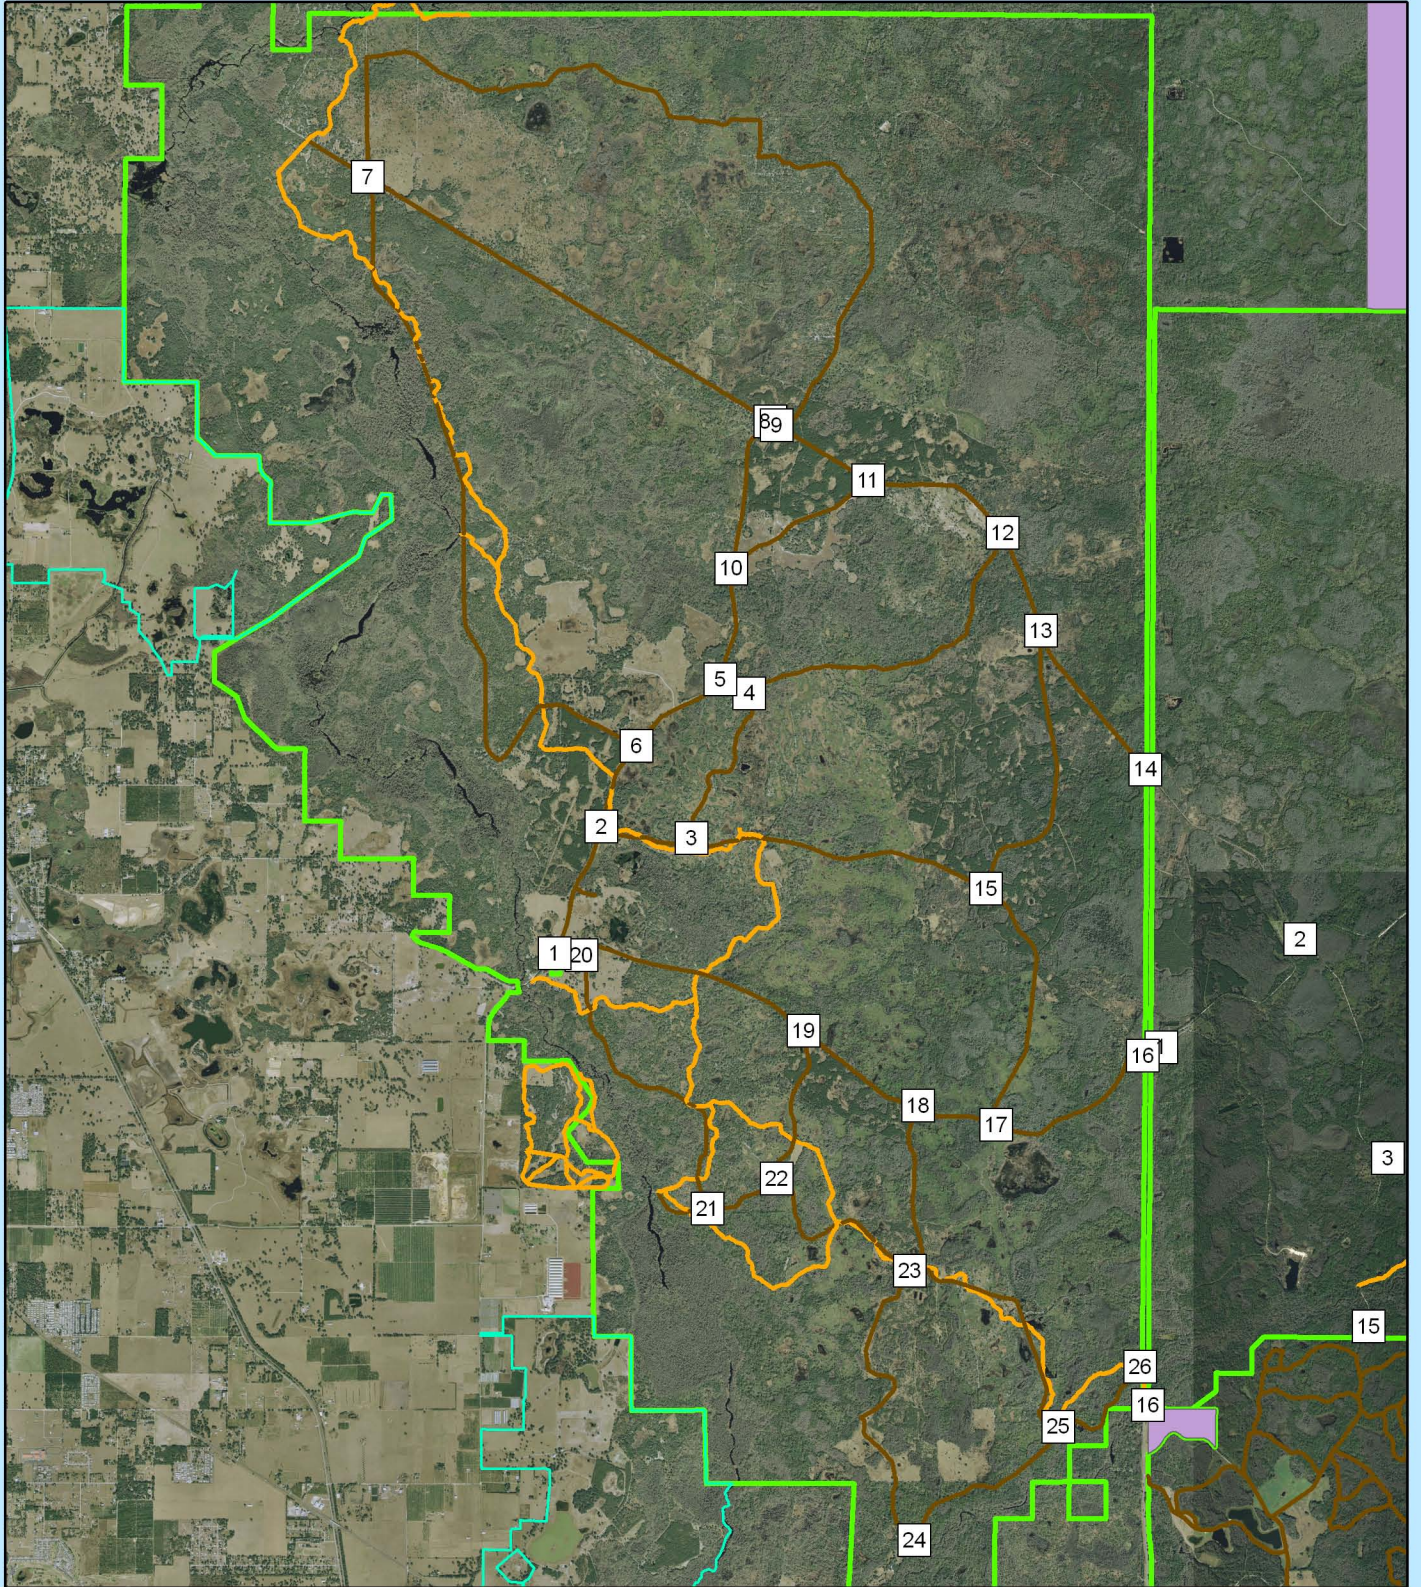

Green Swamp West

Southwest Florida
Water Management District

Legend

- Hiking, Biking and Equestrian
- Hiking Only

0 0.5 1 2 Miles

11-2011