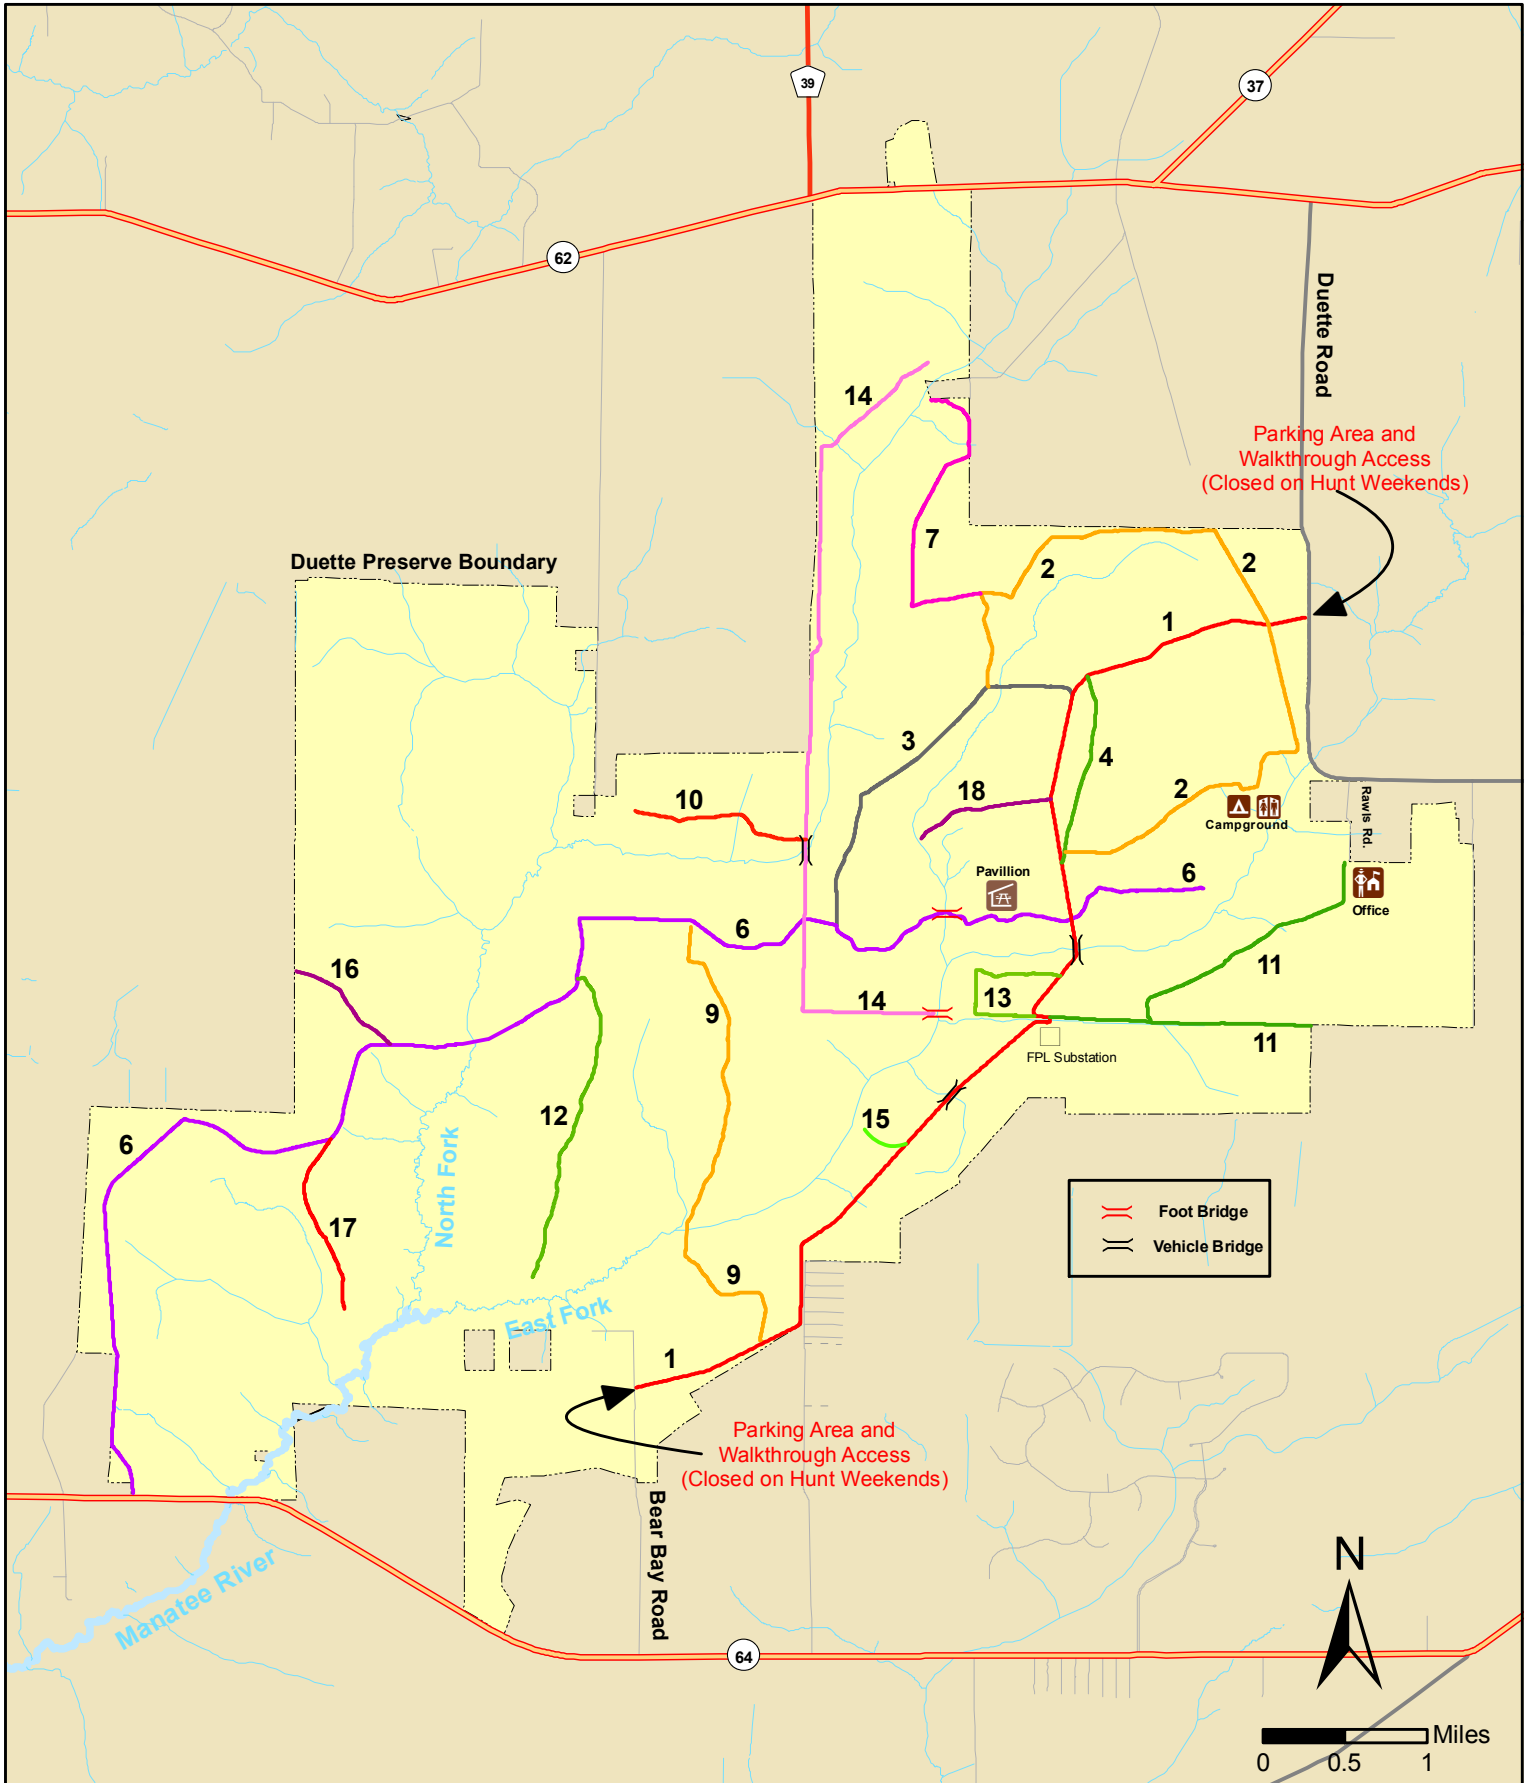

DUETTE PRESERVE TRAIL MAP

2649 Rawls Road
 Duette, Florida 34251
 (941) 776-2295 or (941) 745-3723
 Trail locations are approximate

MANATEE COUNTY
BOARD OF COUNTY COMMISSIONERS
NATURAL RESOURCES DEPARTMENT